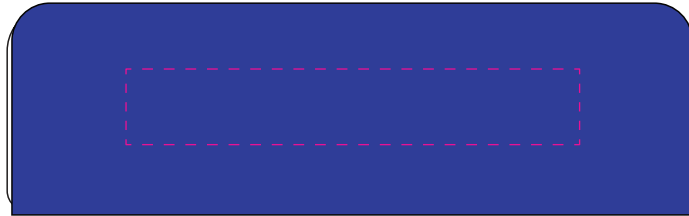

Approval Proof

Colours

Text

Product Colour

Blue (White Trim)

Lunar Mini Power Bank
90mm x 21mm x 30mm
Branding Method: Pad Printed

Logo Size

Terms & Conditions